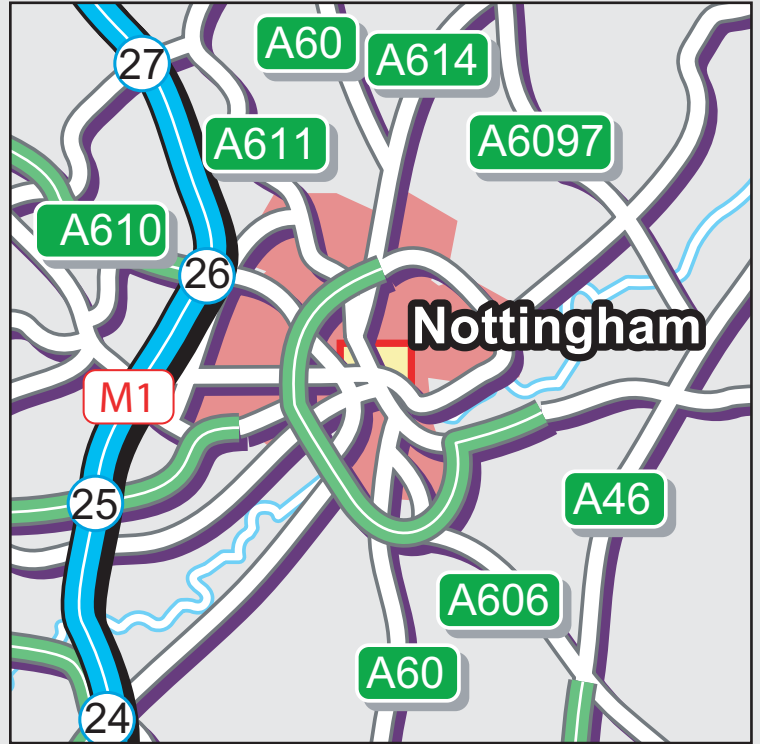

NOTTINGHAMSHIRE

Connexions Nottinghamshire
 Nottingham Connexions Centre
 24-32 Carlton Street
 Hockley
 Nottingham
 NG1 1NN

Tel: 0115 948 4484
 Fax: 0115 950 8424

A6005 From
 A52 & M1 J.25

A453 From
 M1 J.24

A60 From
 Loughborough