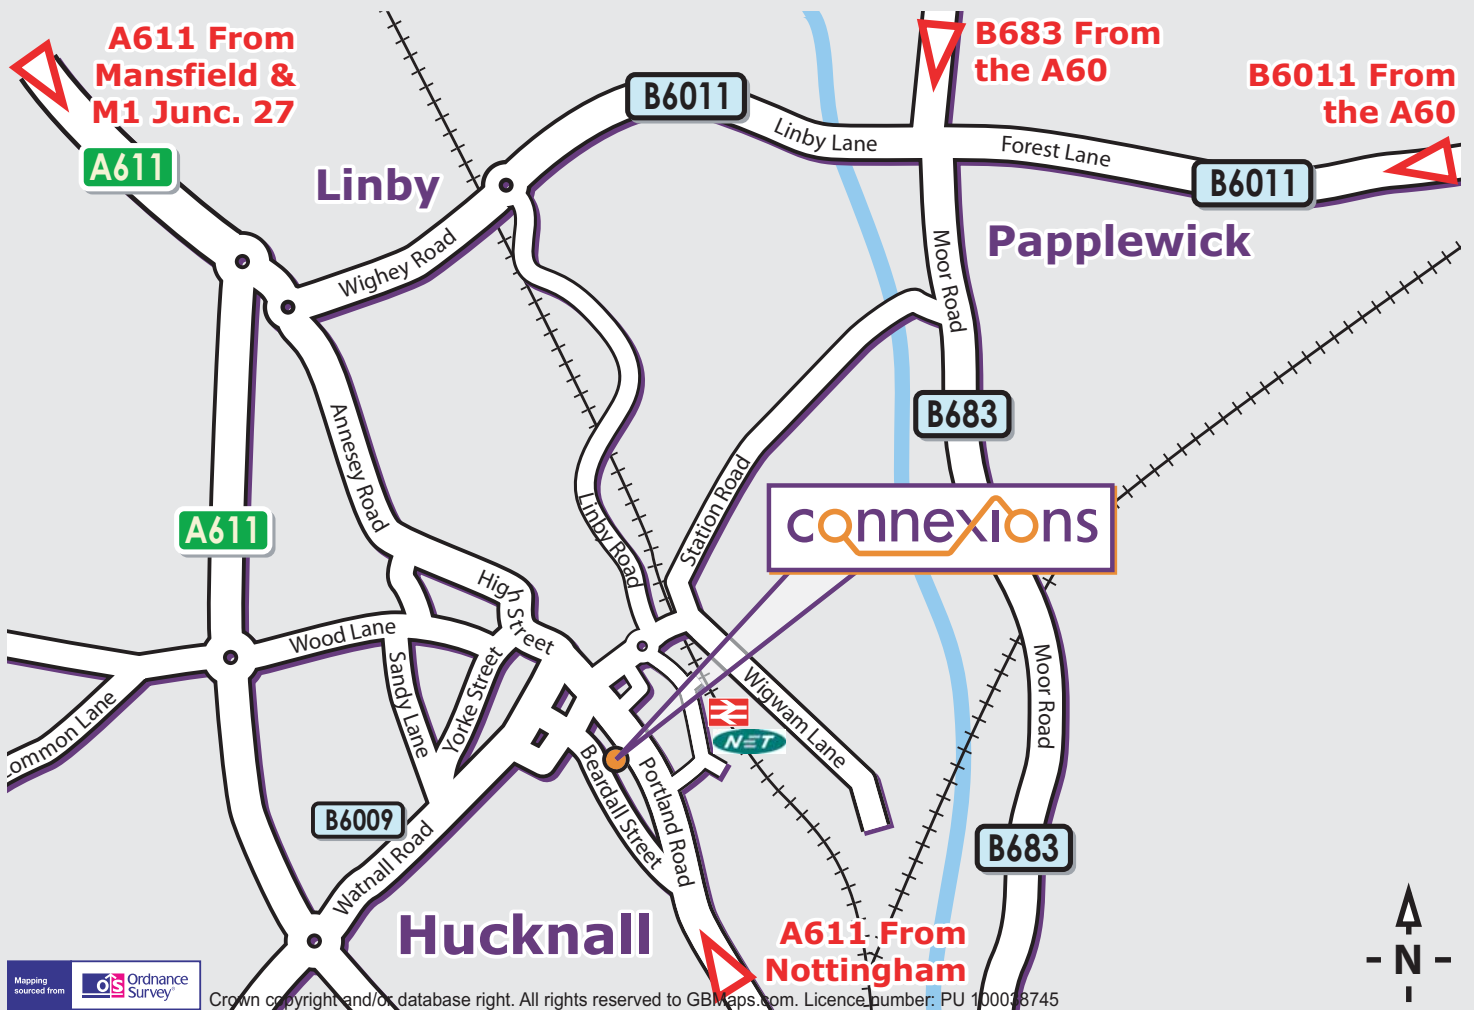

NOTTINGHAMSHIRE

Connexions Nottinghamshire
 Hucknall Connexions Centre
 Hucknall College
 Portland Road
 Hucknall
 NG15 7SN

Tel: 0115 840 1067
 Fax: 0115 840 2080

Mapping sourced from Ordnance Survey

Crown copyright and/or database right. All rights reserved to GBMaps.com. Licence number: PU 1000 8745